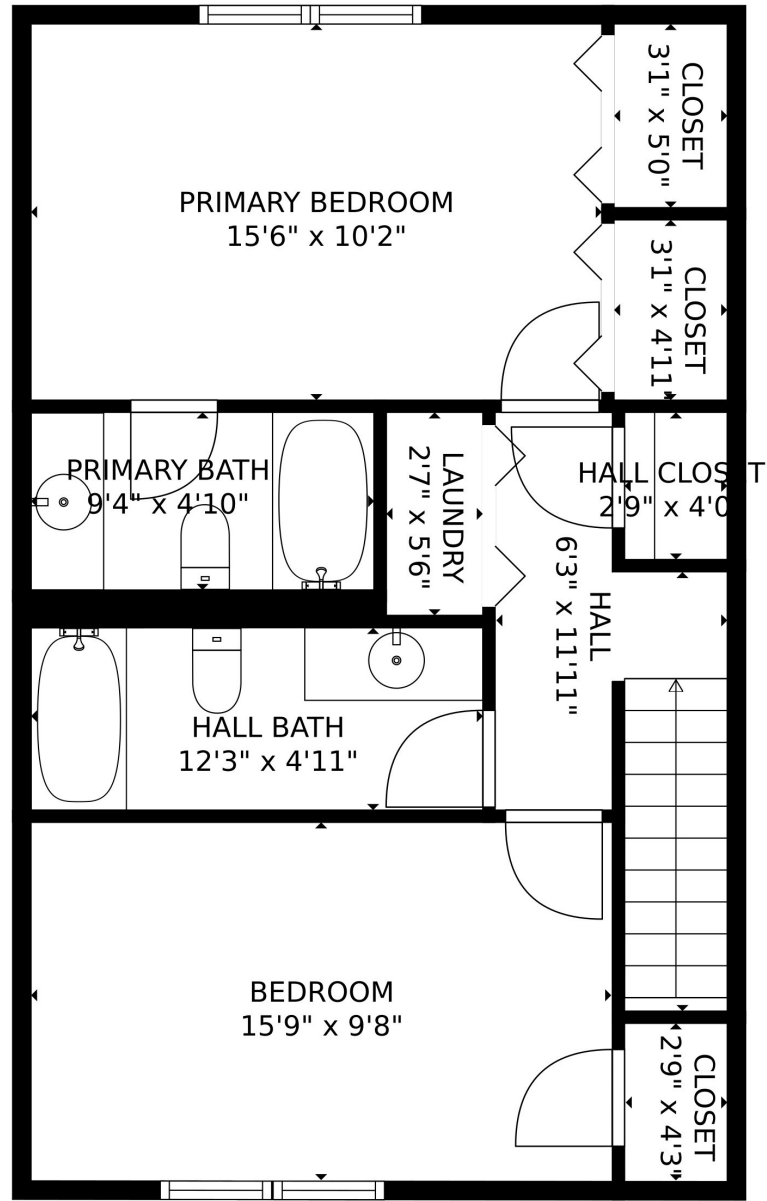

FLOOR 1

FLOOR 2

GROSS INTERNAL AREA
 FLOOR 1: 590 sq. ft, FLOOR 2: 593 sq. ft
 TOTAL: 1183 sq. ft
 SIZES AND DIMENSIONS ARE APPROXIMATE, ACTUAL MAY VARY.